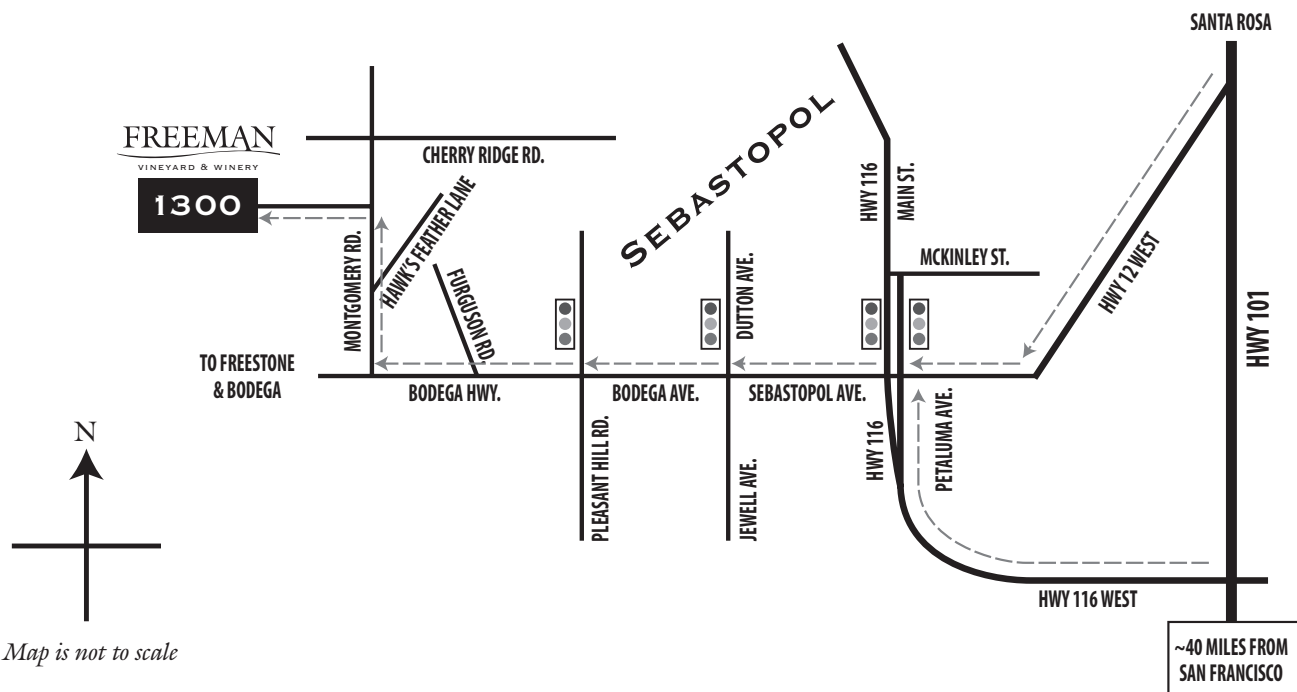

## DIRECTIONS TO THE WINERY

1300 MONTGOMERY RD • SEBASTOPOL, CA 95472 • PHONE 707•823•6937

### FROM THE SOUTH:

1. Take Hwy. 101 North to Hwy. 116 West toward Sebastopol (Luther Burbank Memorial Hwy)
2. Continue on Hwy 116 for about 8 miles
3. Turn Left onto Sebastopol Ave.
4. Sebastopol Ave. becomes Bodega Ave. in 1 block, continue another 1.6 miles
5. Bodega Ave becomes Bodega Hwy., continue another 1.1 miles
6. Turn Right onto Montgomery Rd., Continue another 1.1 miles
7. On the left side of the road enter the driveway marked "1300" and follow it to the end of the winery

### FROM THE NORTH:

1. Take Hwy. 101 South to Hwy. 12 West toward Sebastopol (Luther Burbank Memorial Hwy.)
2. Continue on Hwy. 12 for 5.4 miles
3. Hwy. 12 becomes Sebastopol Ave., continue another 1.5 miles
4. Sebastopol Ave. becomes Bodega Ave., continue another 1.6 miles
5. Bodega Ave becomes Bodega Hwy., continue another 1.1 miles
6. Turn Right onto Montgomery Rd., Continue another 1.1 miles
7. On the left side of the road enter the driveway marked "1300" and follow it to the end of the winery

Map is not to scale